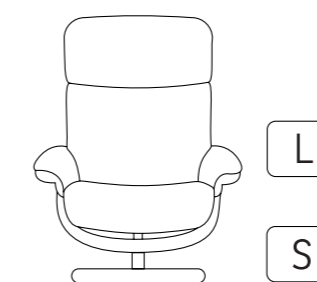

Sizes available

Standard / Large