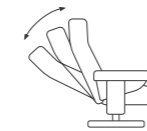

Effortless reclining mechanism