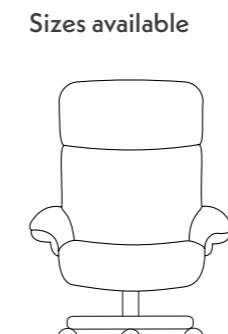

Sofas

The IMG® sofa collection brings together modern Scandinavian style details with comfort and quality. Its sleek, minimal profile and discreet legs make it the ideal design for any contemporary space.

Accessories

Nordic office

With all the style of the classic Nordic recliner, the Nordic Office is contemporary in function. Equipped to provide body-correct support throughout the working day, the Nordic Office provides an office chair which is not only undeniably stylish, but also practical and efficient. Working from home or the office has never been easier with Nordic Office.

Sizes available

L

S

Standard / Large

Technical sheets can be downloaded from our website.

Studio Nordic - Sofa