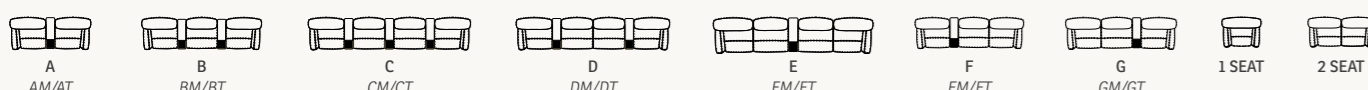

Studio Relaxer - Wallsaver