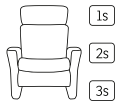

3 Seat Options