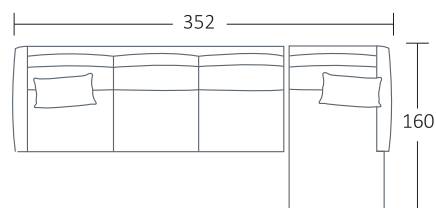

SIDE VIEW (CM)

Seat Height
44

Seat Depth
60

Back Height
76

Arm Height
63

Leg Height
12.5

Scatter Size
65 x 40 cm
50 x 50 cm

DIMENSIONS (CM)

L 272 x D 102 x H 90
Grand

L 222 x D 102 x H 90
4 Seater

L 192 x D 102 x H 90
3 Seater

L 162 x D 102 x H 90
2 Seater

L 97 x D 102 x H 90
Chair

L 70 x D 60 x H 40
Ottoman

DIMENSIONS (CM)

L 256 x D 102 x H 90
Grand 1 arm (LF/RF)

L 206 x D 102 x H 90
4 Seater 1 Arm (LF/RF)

L 176 x D 102 x H 90
3 Seater 1 Arm (LF/RF)

L 146 x D 102 x H 90
2 Seater 1 Arm (LF/RF)

L 96 x D 160 x H 90
Chaise (LF/RF)

L 102 x D 102 x H 90
Corner

MODULAR EXAMPLES

COMBINATION 1
Grand 1 arm (LF)
Chaise (RF)

COMBINATION 2
2 Seater 1 Arm (LF)
2 Seater 1 Arm (RF)

COMBINATION 3
Chaise (LF)
4 Seater 1 Arm (RF)

COMBINATION 4
3 Seater 1 Arm (LF)
Chaise (RF)