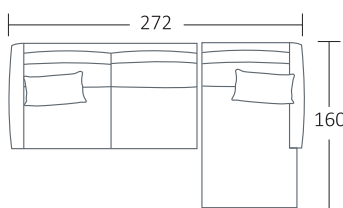

SIDE VIEW (CM)

Seat Height
44

Seat Depth
60

Back Height
76

Arm Height
63

Leg Height
12.5

Scatter Size
65 x 40 cm
50 x 50 cm

DIMENSIONS (CM)

L 272 x D 102 x H 90
Grand

L 222 x D 102 x H 90
4 Seater

L 192 x D 102 x H 90
3 Seater

L 162 x D 102 x H 90
2 Seater

L 97 x D 102 x H 90
Chair

L 70 x D 60 x H 40
Ottoman

DIMENSIONS (CM)

L 256 x D 102 x H 90
Grand 1 arm (LF/RF)

L 206 x D 102 x H 90
4 Seater 1 Arm (LF/RF)

L 176 x D 102 x H 90
3 Seater 1 Arm (LF/RF)

L 146 x D 102 x H 90
2 Seater 1 Arm (LF/RF)

L 96 x D 160 x H 90
Chaise (LF/RF)

L 102 x D 102 x H 90
Corner

MODULAR EXAMPLES

COMBINATION 1
Grand 1 arm (LF)
Chaise (RF)

COMBINATION 2
2 Seater 1 Arm (LF)
2 Seater 1 Arm (RF)

COMBINATION 3
Chaise (LF)
4 Seater 1 Arm (RF)

COMBINATION 4
3 Seater 1 Arm (LF)
Chaise (RF)