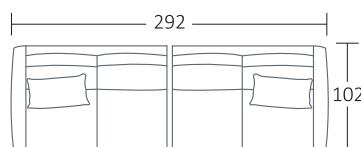

SIDE VIEW (CM)

Seat Height
44

Seat Depth
60

Back Height
76

Arm Height
63

Leg Height
12.5

Scatter Size
65 x 40 cm
50 x 50 cm

DIMENSIONS (CM)

L 272 x D 102 x H 90
Grand

L 222 x D 102 x H 90
4 Seater

L 192 x D 102 x H 90
3 Seater

L 162 x D 102 x H 90
2 Seater

L 97 x D 102 x H 90
Chair

L 70 x D 60 x H 40
Ottoman

DIMENSIONS (CM)

L 256 x D 102 x H 90
Grand 1 arm (LF/RF)

L 206 x D 102 x H 90
4 Seater 1 Arm (LF/RF)

L 176 x D 102 x H 90
3 Seater 1 Arm (LF/RF)

L 146 x D 102 x H 90
2 Seater 1 Arm (LF/RF)

L 96 x D 160 x H 90
Chaise (LF/RF)

L 102 x D 102 x H 90
Corner

MODULAR EXAMPLES

COMBINATION 1
Grand 1 arm (LF)
Chaise (RF)

COMBINATION 2
2 Seater 1 Arm (LF)
2 Seater 1 Arm (RF)

COMBINATION 3
Chaise (LF)
4 Seater 1 Arm (RF)

COMBINATION 4
3 Seater 1 Arm (LF)
Chaise (RF)