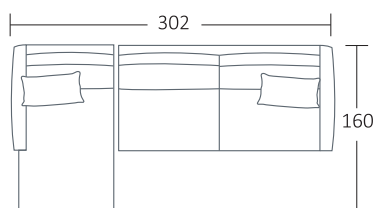

SIDE VIEW (CM)

Seat Height
44

Seat Depth
60

Back Height
76

Arm Height
63

Leg Height
12.5

Scatter Size
65 x 40 cm
50 x 50 cm

DIMENSIONS (CM)

L 272 x D 102 x H 90
Grand

L 222 x D 102 x H 90
4 Seater

L 192 x D 102 x H 90
3 Seater

L 162 x D 102 x H 90
2 Seater

L 97 x D 102 x H 90
Chair

L 70 x D 60 x H 40
Ottoman

DIMENSIONS (CM)

L 256 x D 102 x H 90
Grand 1 arm (LF/RF)

L 206 x D 102 x H 90
4 Seater 1 Arm (LF/RF)

L 176 x D 102 x H 90
3 Seater 1 Arm (LF/RF)

L 146 x D 102 x H 90
2 Seater 1 Arm (LF/RF)

L 96 x D 160 x H 90
Chaise (LF/RF)

L 102 x D 102 x H 90
Corner

MODULAR EXAMPLES

COMBINATION 1
Grand 1 arm (LF)
Chaise (RF)

COMBINATION 2
2 Seater 1 Arm (LF)
2 Seater 1 Arm (RF)

COMBINATION 3
Chaise (LF)
4 Seater 1 Arm (RF)

COMBINATION 4
3 Seater 1 Arm (LF)
Chaise (RF)