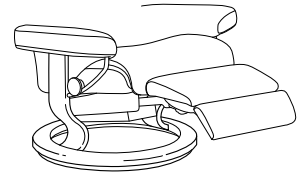

Signature base with BalanceAdapt™

An elegant combination of wood and metal that offers a soft and comfortable rocking motion. Available in sizes S, M and L.

Classic base

A timeless design in classic wood with unique stability. Available in sizes S, M and L.

Classic Power base

The elegant footrest is hidden beneath the seat. Available in sizes M and L.

Home Office base

This castor base offers full freedom of movement and height adjustment for personal adaption of your seat height. Available in size M.