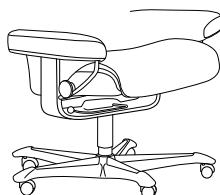

Signature base with BalanceAdapt™

An elegant combination of wood and metal that offers a soft and comfortable rocking motion. Available in sizes S, M and L.

Classic base

A timeless design in classic wood with unique stability. Available in sizes S, M and L.

Classic Power base

The elegant footrest is hidden beneath the seat. Available in sizes M and L.

Home Office base

This castor base offers full freedom of movement and height adjustment for personal adaption of your seat height. Available in size M.